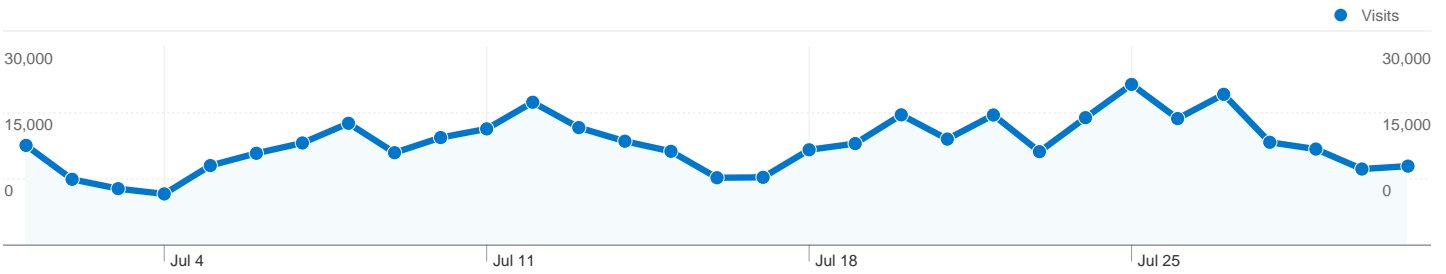

## This custom dimension resulted in 477,112 Visits via 1 months

Visitors

<b>Visits</b> <b>477,112</b> % of Site Total: 100.00%	<b>Unique Visitors</b> <b>233,453</b> % of Site Total: 100.00%	<b>Pageviews</b> <b>1,000,913</b> % of Site Total: 100.00%	<b>Pages/Visit</b> <b>2.10</b> Site Avg: 2.10 (0.00%)	<b>Avg. Time on Site</b> <b>00:02:26</b> Site Avg: 00:02:26 (0.00%)	<b>% New Visits</b> <b>32.60%</b> Site Avg: 32.60% (0.00%)	
Month	Visits	Unique Visitors	Pageviews	Pages/Visit	Avg. Time on Site	% New Visits
Jul 1, 2011 - Jul 31, 2011	477,112	233,453	1,000,913	2.10	00:02:26	32.60%