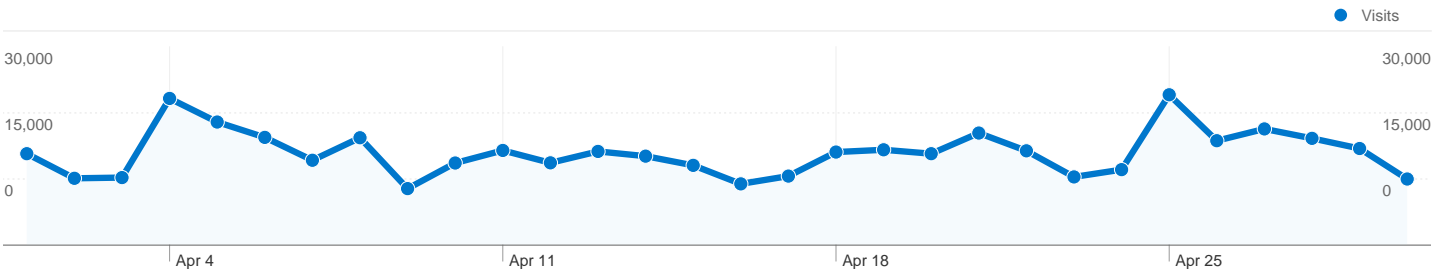

## This custom dimension resulted in 419,612 Visits via 1 months

Visitors

<b>Visits</b> <b>419,612</b> % of Site Total: 100.00%	<b>Unique Visitors</b> <b>224,236</b> % of Site Total: 100.00%	<b>Pageviews</b> <b>1,256,977</b> % of Site Total: 100.00%	<b>Pages/Visit</b> <b>3.00</b> Site Avg: 3.00 (0.00%)	<b>Avg. Time on Site</b> <b>00:02:46</b> Site Avg: 00:02:46 (0.00%)	<b>% New Visits</b> <b>32.30%</b> Site Avg: 32.30% (0.00%)	
Month	Visits	Unique Visitors	Pageviews	Pages/Visit	Avg. Time on Site	% New Visits
Apr 1, 2011 - Apr 30, 2011	<b>419,612</b>	224,236	1,256,977	3.00	00:02:46	32.30%